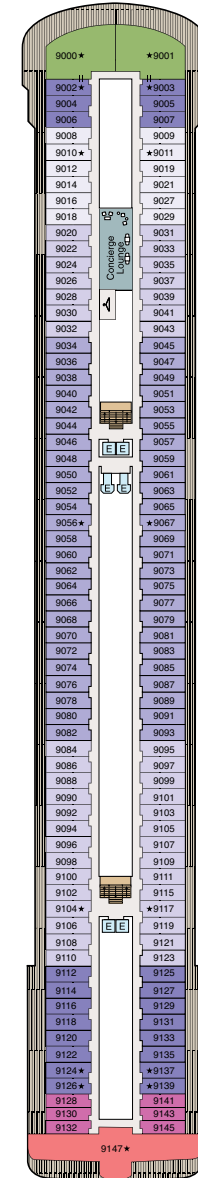

SYMBOL LEGEND

- ♣ Restrooms
- E Elevator
- 🚪 Connecting Staterooms
- ♿ Wheelchair Accessible
- 🧺 Launderette
- ★ Triple with Sofabed

STATEROOM COLOR LEGEND

- | | | | | | | | | | |
|----|----|----|-----|-----|-----|----|----|----|----|
| OS | VS | OC | PH1 | PH2 | PH3 | A1 | A2 | A3 | A4 |
| B1 | B2 | B3 | B4 | B5 | S | | | | |

DECK 16

- Golf Putting Greens
- Paddle Tennis
- Sun Deck

DECK 15

- Fitness Track
- Shuffleboard
- Croquet/Bocce
- Aquamar Spa + Vitality Center
- Aquamar Spa Terrace
- Fitness Center
- Styling Salon
- Barber Shop

DECK 14

- Toscana
- Polo Grill
- Privée
- Library
- Baristas
- The Culinary Center and Restaurant
- Artist Loft
- LYNC Digital Center
- Horizons

DECK 12

- Pool Deck
- Waves Bar
- Waves Grill
- Aquamar Kitchen
- Terrace Café
- Staterooms

DECK 11

- Bridge
- Laundryette
- Executive Lounge
- Staterooms

DECK 10

- Laundryette
- Staterooms

DECK 9

- Concierge Lounge
- Laundryette
- Staterooms

DECK 8

- Laundryette
- Staterooms