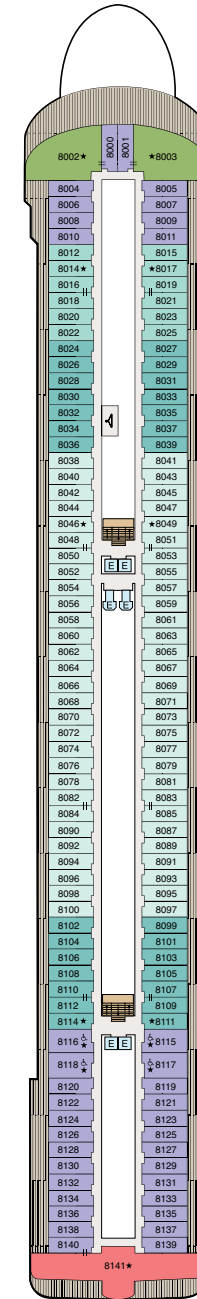

SYMBOL LEGEND

- ♣ Restrooms
- E Elevator
- 🚪 Connecting Staterooms
- ♿ Wheelchair Accessible
- 🧺 Launderette
- ★ Triple with Sofabed

STATEROOM COLOR LEGEND

- | | | | | | | | | | |
|----|----|----|-----|-----|-----|----|----|----|----|
| OS | VS | OC | PH1 | PH2 | PH3 | A1 | A2 | A3 | A4 |
| B1 | B2 | B3 | B4 | B5 | S | | | | |

DECK 16

- Golf Putting Greens
- Paddle Tennis
- Sun Deck

DECK 15

- Fitness Track
- Shuffleboard
- Croquet/Bocce
- Aquamar Spa + Vitality Center
- Aquamar Spa Terrace
- Fitness Center
- Styling Salon
- Barber Shop

DECK 11

- Bridge
- Laundryette
- Executive Lounge
- Staterooms

DECK 10

- Laundryette
- Staterooms

DECK 9

- Concierge Lounge
- Laundryette
- Staterooms

DECK 8

- Laundryette
- Staterooms