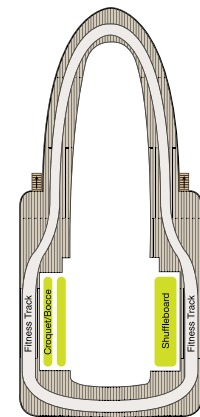

SYMBOL LEGEND

- ♣ Restrooms
- E Elevator
- 🚪 Connecting Staterooms
- ♿ Wheelchair Accessible
- 🧺 Launderette
- ★ Triple with Sofabed

STATEROOM COLOR LEGEND

- | | | | | | | | | | |
|----|----|----|-----|-----|-----|----|----|----|----|
| OS | VS | OC | PH1 | PH2 | PH3 | A1 | A2 | A3 | A4 |
| B1 | B2 | B3 | B4 | B5 | S | | | | |

DECK 16

- Golf Putting Greens
- Paddle Tennis
- Sun Deck

DECK 15

- Fitness Track
- Shuffleboard
- Croquet/Bocce
- Aquamar Spa + Vitality Center
- Aquamar Spa Terrace
- Fitness Center
- Styling Salon
- Barber Shop