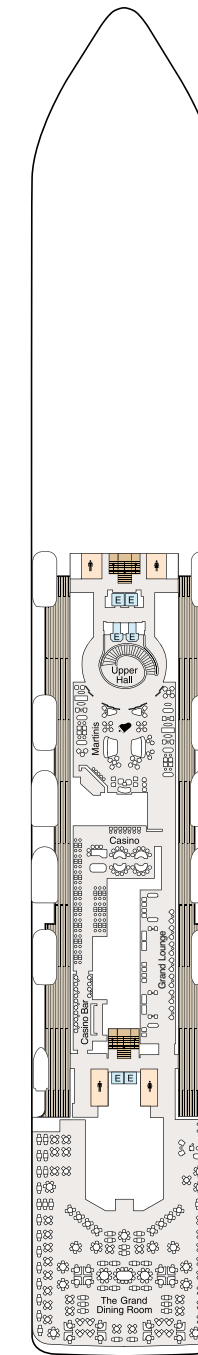

SYMBOL LEGEND

- ♣ Restrooms
- E Elevator
- 🚪 Connecting Staterooms
- ♿ Wheelchair Accessible
- 🧺 Launderette
- ★ Triple with Sofabed

STATEROOM COLOR LEGEND

- | | | | | | | | | | |
|----|----|----|-----|-----|-----|----|----|----|----|
| OS | VS | OC | PH1 | PH2 | PH3 | A1 | A2 | A3 | A4 |
| B1 | B2 | B3 | B4 | B5 | S | | | | |

DECK 16

- Golf Putting Greens
- Paddle Tennis
- Sun Deck

DECK 15

- Fitness Track
- Shuffleboard
- Croquet/Bocce
- Aquamar Spa + Vitality Center
- Aquamar Spa Terrace
- Fitness Center
- Styling Salon
- Barber Shop