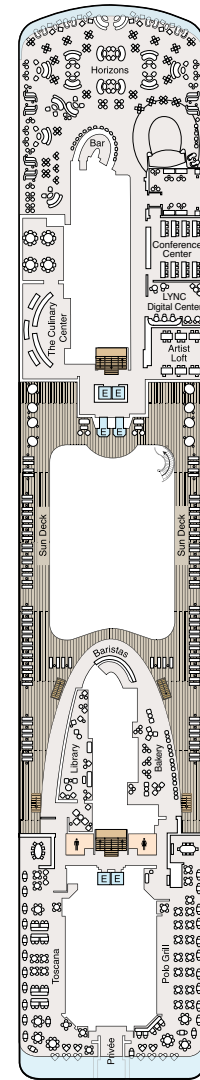

SYMBOL LEGEND

- ♣ Restrooms
- E Elevator
- 🚪 Connecting Staterooms
- ♿ Wheelchair Accessible
- 🧺 Launderette
- ★ Triple with Sofabed

STATEROOM COLOR LEGEND

- | | | | | | | | | | |
|----|----|----|-----|-----|-----|----|----|----|----|
| OS | VS | OC | PH1 | PH2 | PH3 | A1 | A2 | A3 | A4 |
| B1 | B2 | B3 | B4 | B5 | S | | | | |

DECK 16

- Golf Putting Greens
- Paddle Tennis
- Sun Deck

DECK 15

- Fitness Track
- Shuffleboard
- Croquet/Bocce
- Aquamar Spa + Vitality Center
- Aquamar Spa Terrace
- Fitness Center
- Styling Salon
- Barber Shop

DECK 14

- Toscana
- Polo Grill
- Privée
- Library
- Baristas
- The Culinary Center and Restaurant
- Artist Loft
- LYNC Digital Center
- Horizons

DECK 12

- Pool Deck
- Waves Bar
- Waves Grill
- Aquamar Kitchen
- Terrace Café
- Staterooms

DECK 11

- Bridge
- Laundryette
- Executive Lounge
- Staterooms

DECK 10

- Laundryette
- Staterooms

DECK 9

- Concierge Lounge
- Laundryette
- Staterooms

DECK 8

- Laundryette
- Staterooms