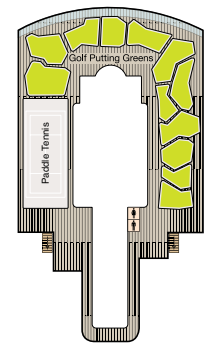

SYMBOL LEGEND

- ♣ Restrooms
- E Elevator
- 🚪 Connecting Staterooms
- ♿ Wheelchair Accessible
- 🧺 Launderette
- ★ Triple with Sofabed

STATEROOM COLOR LEGEND

- | | | | | | | | | | |
|----|----|----|-----|-----|-----|----|----|----|----|
| OS | VS | OC | PH1 | PH2 | PH3 | A1 | A2 | A3 | A4 |
| B1 | B2 | B3 | B4 | B5 | S | | | | |

DECK 16

- Golf Putting Greens
- Paddle Tennis
- Sun Deck

DECK 15

- Fitness Track
- Shuffleboard
- Croquet/Bocce
- Aquamar Spa + Vitality Center
- Aquamar Spa Terrace
- Fitness Center
- Styling Salon
- Barber Shop

DECK 4

- Medical Center