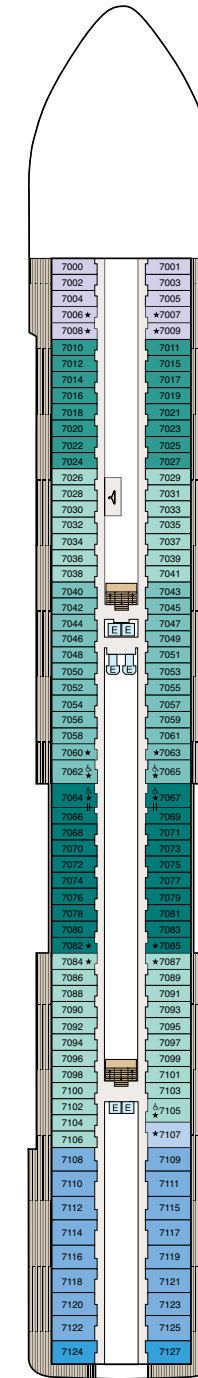

SYMBOL LEGEND

- ♣ Restrooms
- E Elevator
- 🚪 Connecting Staterooms
- ♿ Wheelchair Accessible
- 🧺 Launderette
- ★ Triple with Sofabed

STATEROOM COLOR LEGEND

- | | | | | | | | | | |
|----|----|----|-----|-----|-----|----|----|----|----|
| OS | VS | OC | PH1 | PH2 | PH3 | A1 | A2 | A3 | A4 |
| B1 | B2 | B3 | B4 | B5 | S | | | | |

DECK 16

- Golf Putting Greens
- Paddle Tennis
- Sun Deck

DECK 15

- Fitness Track
- Shuffleboard
- Croquet/Bocce
- Aquamar Spa + Vitality Center
- Aquamar Spa Terrace
- Fitness Center
- Styling Salon
- Barber Shop

DECK 11

- Bridge
- Laundryette
- Executive Lounge
- Staterooms

DECK 10

- Laundryette
- Staterooms

DECK 9

- Concierge Lounge
- Laundryette
- Staterooms

DECK 8

- Laundryette
- Staterooms