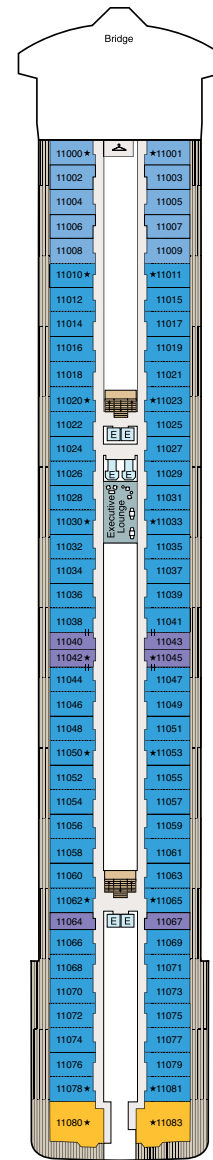

SYMBOL LEGEND

- ♣ Restrooms
- E Elevator
- 🚪 Connecting Staterooms
- ♿ Wheelchair Accessible
- 🧺 Launderette
- ★ Triple with Sofabed

STATEROOM COLOR LEGEND

- | | | | | | | | | | |
|----|----|----|-----|-----|-----|----|----|----|----|
| OS | VS | OC | PH1 | PH2 | PH3 | A1 | A2 | A3 | A4 |
| B1 | B2 | B3 | B4 | B5 | S | | | | |

DECK 16

- Golf Putting Greens
- Paddle Tennis
- Sun Deck

DECK 15

- Fitness Track
- Shuffleboard
- Croquet/Bocce
- Aquamar Spa + Vitality Center
- Aquamar Spa Terrace
- Fitness Center
- Styling Salon
- Barber Shop

DECK 11

- Bridge
- Laundryette
- Executive Lounge
- Staterooms

DECK 10

- Laundryette
- Staterooms

DECK 9

- Concierge Lounge
- Laundryette
- Staterooms

DECK 8

- Laundryette
- Staterooms