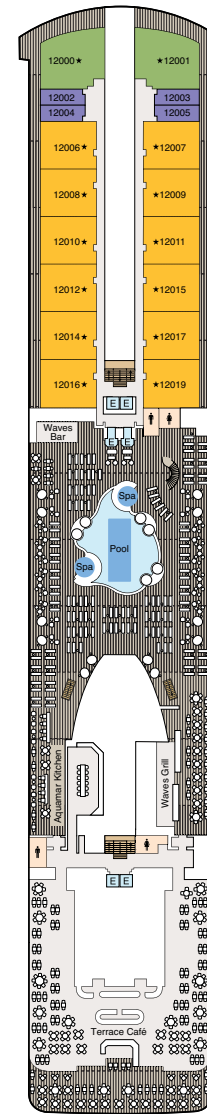

SYMBOL LEGEND

- ♣ Restrooms
- E Elevator
- 🚪 Connecting Staterooms
- ♿ Wheelchair Accessible
- 🧺 Launderette
- ★ Triple with Sofabed

STATEROOM COLOR LEGEND

- | | | | | | | | | | |
|----|----|----|-----|-----|-----|----|----|----|----|
| OS | VS | OC | PH1 | PH2 | PH3 | A1 | A2 | A3 | A4 |
| B1 | B2 | B3 | B4 | B5 | S | | | | |

DECK 16

- Golf Putting Greens
- Paddle Tennis
- Sun Deck

DECK 15

- Fitness Track
- Shuffleboard
- Croquet/Bocce
- Aquamar Spa + Vitality Center
- Aquamar Spa Terrace
- Fitness Center
- Styling Salon
- Barber Shop

DECK 14

- Toscana
- Polo Grill
- Privée
- Library
- Baristas
- The Culinary Center and Restaurant
- Artist Loft
- LYNC Digital Center
- Horizons

DECK 12

- Pool Deck
- Waves Bar
- Waves Grill
- Aquamar Kitchen
- Terrace Café
- Staterooms

DECK 11

- Bridge
- Laundryette
- Executive Lounge
- Staterooms

DECK 10

- Laundryette
- Staterooms

DECK 9

- Concierge Lounge
- Laundryette
- Staterooms

DECK 8

- Laundryette
- Staterooms