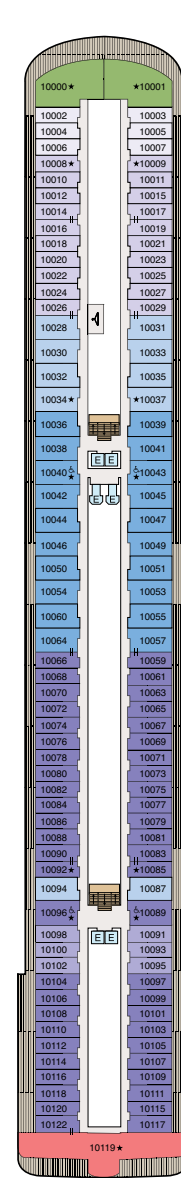

SYMBOL LEGEND

- ♣ Restrooms
- E Elevator
- 🚪 Connecting Staterooms
- ♿ Wheelchair Accessible
- 🧺 Launderette
- ★ Triple with Sofabed

STATEROOM COLOR LEGEND

- | | | | | | | | | | |
|----|----|----|-----|-----|-----|----|----|----|----|
| OS | VS | OC | PH1 | PH2 | PH3 | A1 | A2 | A3 | A4 |
| B1 | B2 | B3 | B4 | B5 | S | | | | |

DECK 16

- Golf Putting Greens
- Paddle Tennis
- Sun Deck

DECK 15

- Fitness Track
- Shuffleboard
- Croquet/Bocce
- Aquamar Spa + Vitality Center
- Aquamar Spa Terrace
- Fitness Center
- Styling Salon
- Barber Shop

DECK 11

- Bridge
- Laundryette
- Executive Lounge
- Staterooms

DECK 10

- Laundryette
- Staterooms

DECK 9

- Concierge Lounge
- Laundryette
- Staterooms

DECK 8

- Laundryette
- Staterooms