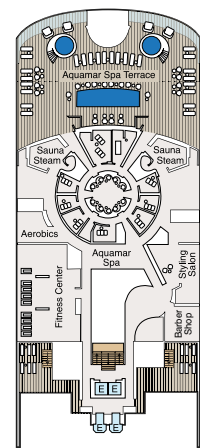

SYMBOL LEGEND

- ♣ Restrooms
- E Elevator
- 🚪 Connecting Staterooms
- ♿ Wheelchair Accessible
- 🧺 Launderette
- ★ Triple with Sofabed

STATEROOM COLOR LEGEND

- | | | | | | | | | | |
|----|----|----|-----|-----|-----|----|----|----|----|
| OS | VS | OC | PH1 | PH2 | PH3 | A1 | A2 | A3 | A4 |
| B1 | B2 | B3 | B4 | B5 | S | | | | |

DECK 16

- Golf Putting Greens
- Paddle Tennis
- Sun Deck

DECK 15

- Fitness Track
- Shuffleboard
- Croquet/Bocce
- Aquamar Spa + Vitality Center
- Aquamar Spa Terrace
- Fitness Center
- Styling Salon
- Barber Shop

DECK 14

- Toscana
- Polo Grill
- Privée
- Library
- Baristas
- The Culinary Center and Restaurant
- Artist Loft
- LYNC Digital Center
- Horizons

DECK 12

- Pool Deck
- Waves Bar
- Waves Grill
- Aquamar Kitchen
- Terrace Café
- Staterooms

DECK 4

- Medical Center