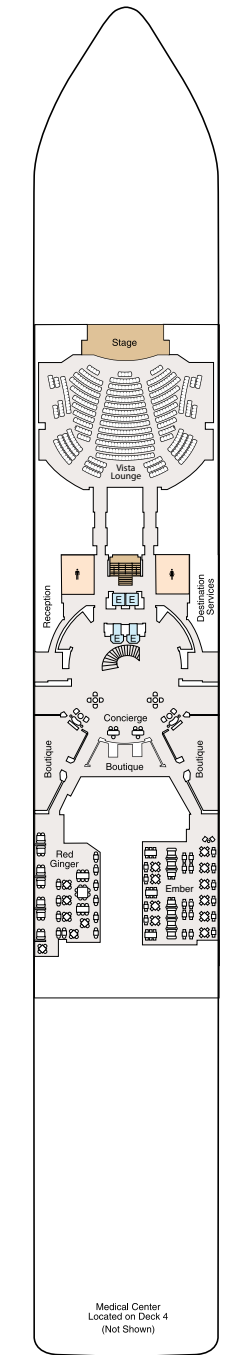

SYMBOL LEGEND

- ♣ Restrooms
- E Elevator
- 🚪 Connecting Staterooms
- ♿ Wheelchair Accessible
- 🧺 Launderette
- ★ Triple with Sofabed

STATEROOM COLOR LEGEND

- | | | | | | | | | | |
|----|----|----|-----|-----|-----|----|----|----|----|
| OS | VS | OC | PH1 | PH2 | PH3 | A1 | A2 | A3 | A4 |
| B1 | B2 | B3 | B4 | B5 | S | | | | |

DECK 16

- Golf Putting Greens
- Paddle Tennis
- Sun Deck

DECK 15

- Fitness Track
- Shuffleboard
- Croquet/Bocce
- Aquamar Spa + Vitality Center
- Aquamar Spa Terrace
- Fitness Center
- Styling Salon
- Barber Shop

DECK 11

- Bridge
- Laundryette
- Executive Lounge
- Staterooms

DECK 10

- Laundryette
- Staterooms

DECK 9

- Concierge Lounge
- Laundryette
- Staterooms

DECK 8

- Laundryette
- Staterooms