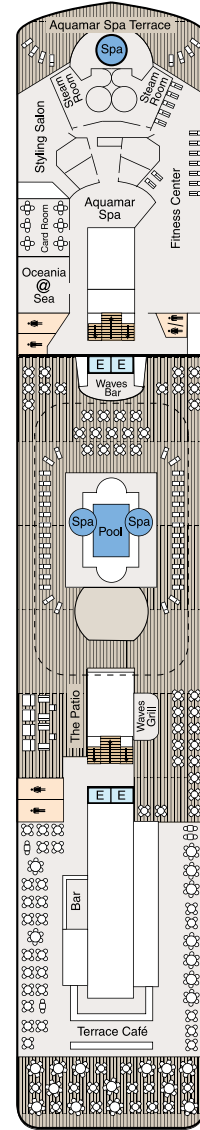

SYMBOL LEGEND

- ♣ Restrooms
- E Elevator
- 🚮 Launderette
- OV Obstructed Views
- Quad with Pullman
- ★ ★ Quad with Sofabed
- || Connecting Staterooms
- ♿ Wheelchair Accessible
- ▲ Triple with Pullman
- ★ Triple with Sofabed
- ◇ 3rd guest occupancy available upon request

STATEROOM COLOR LEGEND

- | | | | | | | | |
|----|----|-----|-----|-----|----|----|----|
| OS | VS | PH1 | PH2 | PH3 | A1 | A2 | A3 |
| B1 | B2 | C1 | C2 | D | E | F | G |

DECK 11

- Golf Putting Greens
- Shuffleboard
- Sun Deck

DECK 10

- Red Ginger
- Tuscan Steak
- Library
- Fitness Track
- Horizons

DECK 9

- Terrace Café
- Waves Grill
- Waves Bar
- Pool Deck
- Oceania@Sea
- Aquamar Spa + Vitality Center
- Aquamar Spa Terrace
- Fitness Center
- Salon

DECK 8

- Bridge
- Staterooms

DECK 7

- Launderette
- Staterooms

DECK 6

- Staterooms

DECK 5

- Show Lounge
- Boutiques
- Upper Hall
- Oceania Club
- Ambassador Desk
- Martinis
- Casino
- Baristas
- The Grand Bar
- The Grand Dining Room