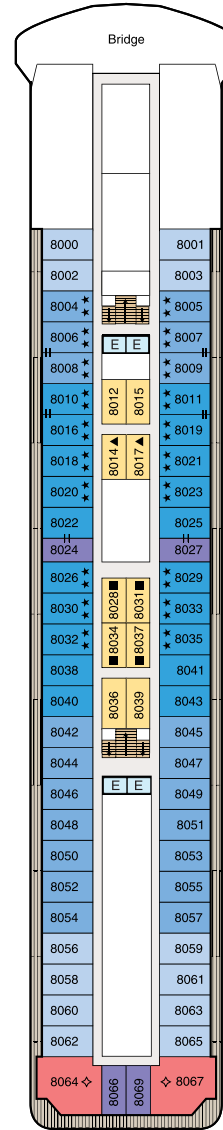

SYMBOL LEGEND

- ♣ Restrooms
- E Elevator
- 🚮 Launderette
- OV Obstructed Views
- Quad with Pullman
- ★ ★ Quad with Sofabed
- || Connecting Staterooms
- ♿ Wheelchair Accessible
- ▲ Triple with Pullman
- ★ Triple with Sofabed
- ◇ 3rd guest occupancy available upon request

STATEROOM COLOR LEGEND

- | | | | | | | | |
|----|----|-----|-----|-----|----|----|----|
| OS | VS | PH1 | PH2 | PH3 | A1 | A2 | A3 |
| B1 | B2 | C1 | C2 | D | E | F | G |

DECK 11

- Golf Putting Greens
- Shuffleboard
- Sun Deck

DECK 8

- Bridge
- Staterooms

DECK 7

- Launderette
- Staterooms

DECK 6

- Staterooms

DECK 5

- Show Lounge
- Boutiques
- Upper Hall
- Oceania Club
- Ambassador Desk
- Martinis
- Casino
- Baristas
- The Grand Bar
- The Grand Dining Room

DECK 4

- Reception Desk
- Reception Hall
- Destination Services
- Concierge
- Medical Center
- Staterooms

DECK 3

- Staterooms