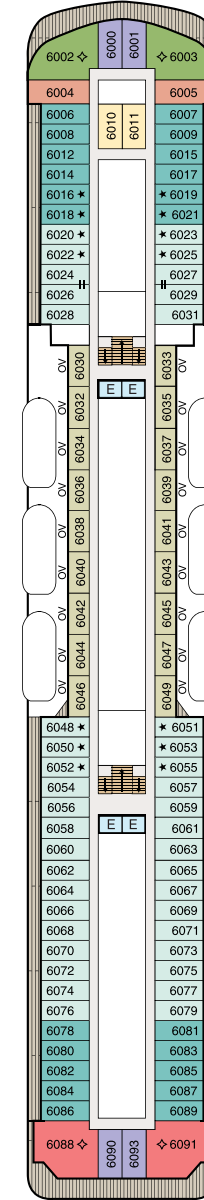

SYMBOL LEGEND

- ♣ Restrooms
- E Elevator
- 🚮 Launderette
- OV Obstructed Views
- Quad with Pullman
- ★ ★ Quad with Sofabed
- || Connecting Staterooms
- ♿ Wheelchair Accessible
- ▲ Triple with Pullman
- ★ Triple with Sofabed
- ◇ 3rd guest occupancy available upon request

DECK 10

- Red Ginger
- Tuscan Steak
- Library
- Fitness Track
- Horizons

DECK 9

- Terrace Café
- Waves Grill
- Waves Bar
- Pool Deck
- Oceania@Sea
- Aquamar Spa + Vitality Center
- Aquamar Spa Terrace
- Fitness Center
- Salon

DECK 8

- Bridge
- Staterooms

DECK 7

- Launderette
- Staterooms

DECK 6

- Staterooms

DECK 5

- Show Lounge
- Boutiques
- Upper Hall
- Oceania Club
- Ambassador Desk
- Martinis
- Casino
- Baristas
- The Grand Bar
- The Grand Dining Room

DECK 4

- Reception Desk
- Reception Hall
- Destination Services
- Concierge
- Medical Center
- Staterooms

DECK 3

- Staterooms