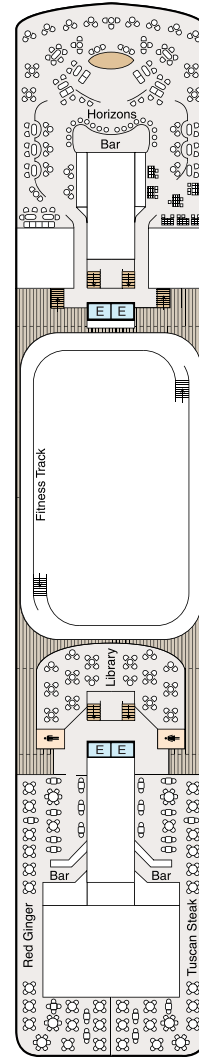

SYMBOL LEGEND

- ♣ Restrooms
- E Elevator
- 🚮 Launderette
- OV Obstructed Views
- Quad with Pullman
- ★ ★ Quad with Sofabed
- || Connecting Staterooms
- ♿ Wheelchair Accessible
- ▲ Triple with Pullman
- ★ Triple with Sofabed
- ◇ 3rd guest occupancy available upon request

STATEROOM COLOR LEGEND

- | | | | | | | | |
|----|----|-----|-----|-----|----|----|----|
| OS | VS | PH1 | PH2 | PH3 | A1 | A2 | A3 |
| B1 | B2 | C1 | C2 | D | E | F | G |

DECK 11

- Golf Putting Greens
- Shuffleboard
- Sun Deck

DECK 8

- Bridge
- Staterooms

DECK 7

- Launderette
- Staterooms

DECK 6

- Staterooms

DECK 5

- Show Lounge
- Boutiques
- Upper Hall
- Oceania Club
- Ambassador Desk
- Martinis
- Casino
- Baristas
- The Grand Bar
- The Grand Dining Room

DECK 4

- Reception Desk
- Reception Hall
- Destination Services
- Concierge
- Medical Center
- Staterooms

DECK 3

- Staterooms