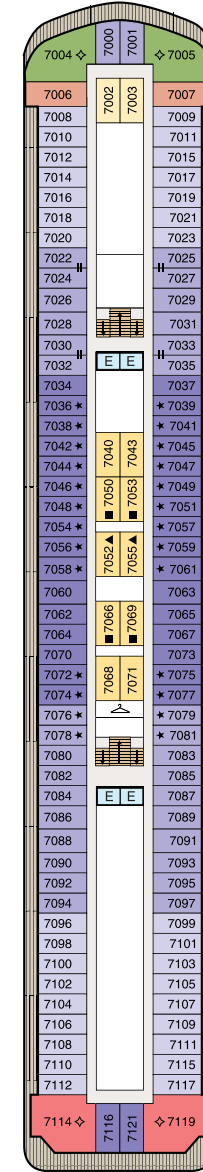

SYMBOL LEGEND

- ♣ Restrooms
- E Elevator
- 🚮 Launderette
- OV Obstructed Views
- Quad with Pullman
- ★ ★ Quad with Sofabed
- || Connecting Staterooms
- ♿ Wheelchair Accessible
- ▲ Triple with Pullman
- ★ Triple with Sofabed
- ◇ 3rd guest occupancy available upon request

DECK 10

- Red Ginger
- Tuscan Steak
- Library
- Fitness Track
- Horizons

DECK 9

- Terrace Café
- Waves Grill
- Waves Bar
- Pool Deck
- Oceania@Sea
- Aquamar Spa + Vitality Center
- Aquamar Spa Terrace
- Fitness Center
- Salon

DECK 8

- Bridge
- Staterooms

DECK 7

- Launderette
- Staterooms

DECK 6

- Staterooms

DECK 5

- Show Lounge
- Boutiques
- Upper Hall
- Oceania Club
- Ambassador Desk
- Martinis
- Casino
- Baristas
- The Grand Bar
- The Grand Dining Room

DECK 4

- Reception Desk
- Reception Hall
- Destination Services
- Concierge
- Medical Center
- Staterooms

DECK 3

- Staterooms