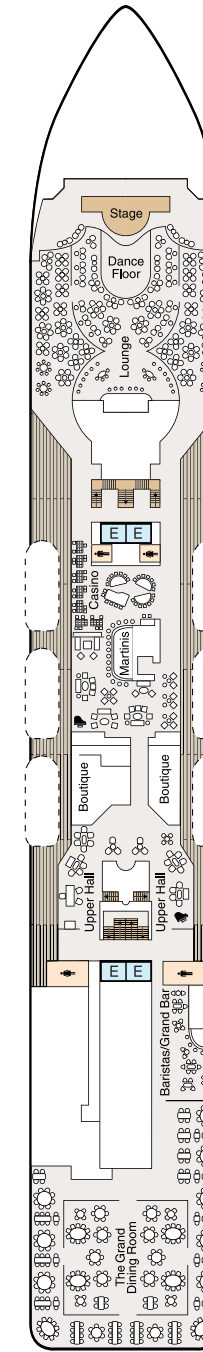

SYMBOL LEGEND

- ♣ Restrooms
- E Elevator
- 🚮 Launderette
- OV Obstructed Views
- Quad with Pullman
- ★ ★ Quad with Sofabed
- || Connecting Staterooms
- ♿ Wheelchair Accessible
- ▲ Triple with Pullman
- ★ Triple with Sofabed
- ◇ 3rd guest occupancy available upon request

STATEROOM COLOR LEGEND

- | | | | | | | | |
|----|----|-----|-----|-----|----|----|----|
| OS | VS | PH1 | PH2 | PH3 | A1 | A2 | A3 |
| B1 | B2 | C1 | C2 | D | E | F | G |

DECK 11

- Golf Putting Greens
- Shuffleboard
- Sun Deck

DECK 8

- Bridge
- Staterooms

DECK 7

- Launderette
- Staterooms

DECK 6

- Staterooms

DECK 5

- Show Lounge
- Boutiques
- Upper Hall
- Oceania Club
- Ambassador Desk
- Martinis
- Casino
- Baristas
- The Grand Bar
- The Grand Dining Room

DECK 4

- Reception Desk
- Reception Hall
- Destination Services
- Concierge
- Medical Center
- Staterooms

DECK 3

- Staterooms