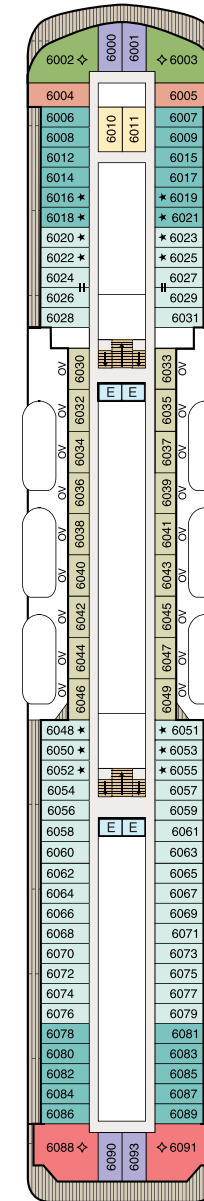

SYMBOL LEGEND

- ♣ Restrooms
- E Elevator
- 🚪 Launderette
- OV Obstructed Views
- Quad with Pullman
- ★ ★ Quad with Sofabed
- || Connecting Staterooms
- ♿ Wheelchair Accessible
- ▲ Triple with Pullman
- ★ Triple with Sofabed
- ◇ 3rd guest occupancy available upon request

STATEROOM COLOR LEGEND

- | | | | | | | | |
|----|----|-----|-----|-----|----|----|----|
| OS | VS | PH1 | PH2 | PH3 | A1 | A2 | A3 |
| B1 | B2 | C1 | C2 | D | E | F | G |

DECK 11

- Golf Putting Greens
- Shuffleboard
- Sun Deck

DECK 10

- Toscana
- Polo Grill
- Library
- Fitness Track
- Horizons

DECK 9

- Terrace Café
- Waves Grill
- Waves Bar
- Pool Deck
- Oceania@Sea
- Aquamar Spa + Vitality Center
- Fitness Center
- Salon

DECK 8

- Bridge
- Staterooms

DECK 7

- Laundryette
- Staterooms

DECK 6

- Staterooms

DECK 5

- Show Lounge
- Boutiques
- Upper Hall
- Oceania Club
- Ambassador Desk
- Martinis
- Casino
- Baristas
- The Grand Bar
- The Grand Dining Room