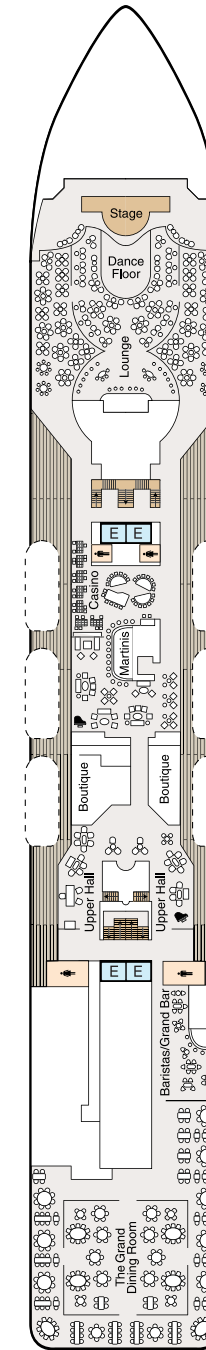

SYMBOL LEGEND

- ♣ Restrooms
- E Elevator
- 🚪 Launderette
- OV Obstructed Views
- Quad with Pullman
- ★ ★ Quad with Sofabed
- || Connecting Staterooms
- ♿ Wheelchair Accessible
- ▲ Triple with Pullman
- ★ Triple with Sofabed
- ◇ 3rd guest occupancy available upon request

STATEROOM COLOR LEGEND

- | | | | | | | | |
|----|----|-----|-----|-----|----|----|----|
| OS | VS | PH1 | PH2 | PH3 | A1 | A2 | A3 |
| B1 | B2 | C1 | C2 | D | E | F | G |

DECK 11

- Golf Putting Greens
- Shuffleboard
- Sun Deck

- Bridge
- Staterooms

DECK 7

- Laundryette
- Staterooms

DECK 6

- Staterooms

DECK 5

- Show Lounge
- Boutiques
- Upper Hall
- Oceania Club
- Ambassador Desk
- Martinis
- Casino
- Baristas
- The Grand Bar
- The Grand Dining Room

DECK 4

- Reception Desk
- Reception Hall
- Destination Services
- Concierge
- Medical Center
- Staterooms

DECK 3

- Staterooms