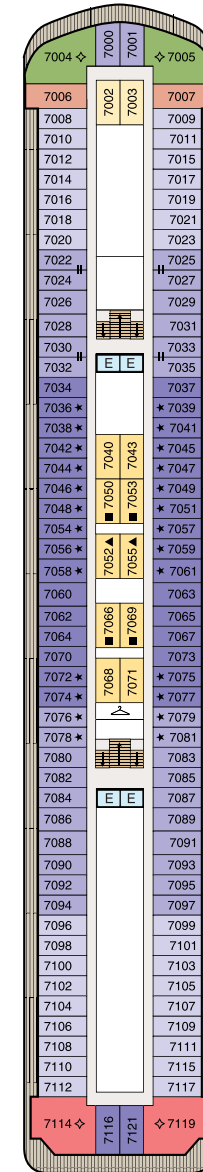

SYMBOL LEGEND

- ♣ Restrooms
- E Elevator
- 🚪 Launderette
- OV Obstructed Views
- Quad with Pullman
- ★ ★ Quad with Sofabed
- || Connecting Staterooms
- ♿ Wheelchair Accessible
- ▲ Triple with Pullman
- ★ Triple with Sofabed
- ◇ 3rd guest occupancy available upon request

DECK 10

- Toscana
- Polo Grill
- Library
- Fitness Track
- Horizons

DECK 9

- Terrace Café
- Waves Grill
- Waves Bar
- Pool Deck
- Oceania@Sea
- Aquamar Spa + Vitality Center
- Fitness Center
- Salon

DECK 8

- Bridge
- Staterooms

DECK 7

- Laundryette
- Staterooms

DECK 6

- Staterooms

DECK 5

- Show Lounge
- Boutiques
- Upper Hall
- Oceania Club
- Ambassador Desk
- Martinis
- Casino
- Baristas
- The Grand Bar
- The Grand Dining Room

DECK 4

- Reception Desk
- Reception Hall
- Destination Services
- Concierge
- Medical Center
- Staterooms

DECK 3

- Staterooms