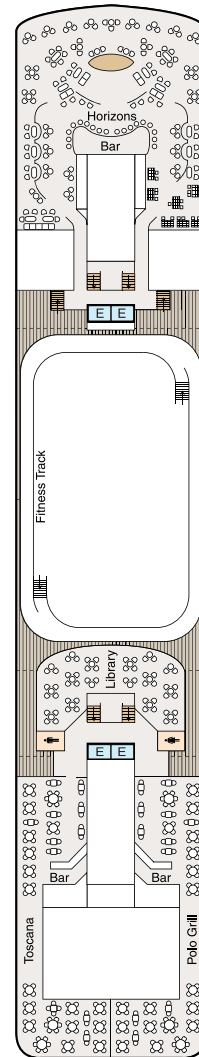

SYMBOL LEGEND

- ♣ Restrooms
- E Elevator
- 🚪 Launderette
- OV Obstructed Views
- Quad with Pullman
- ★ ★ Quad with Sofabed
- || Connecting Staterooms
- ♿ Wheelchair Accessible
- ▲ Triple with Pullman
- ★ Triple with Sofabed
- ◇ 3rd guest occupancy available upon request

STATEROOM COLOR LEGEND

- | | | | | | | | |
|----|----|-----|-----|-----|----|----|----|
| OS | VS | PH1 | PH2 | PH3 | A1 | A2 | A3 |
| B1 | B2 | C1 | C2 | D | E | F | G |

DECK 11

- Golf Putting Greens
- Shuffleboard
- Sun Deck

DECK 10

- Toscana
- Polo Grill
- Library
- Fitness Track
- Horizons

DECK 9

- Terrace Café
- Waves Grill
- Waves Bar
- Pool Deck
- Oceania@Sea
- Aquamar Spa + Vitality Center
- Fitness Center
- Salon

DECK 8

- Bridge
- Staterooms

DECK 7

- Laundryette
- Staterooms

DECK 6

- Staterooms

DECK 5

- Show Lounge
- Boutiques
- Upper Hall
- Oceania Club
- Ambassador Desk
- Martinis
- Casino
- Baristas
- The Grand Bar
- The Grand Dining Room