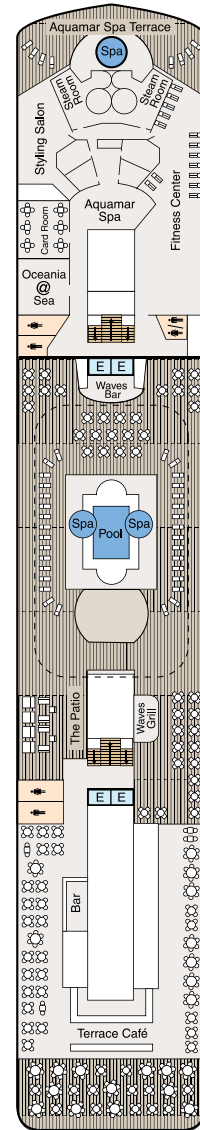

SYMBOL LEGEND

- ♣ Restrooms
- E Elevator
- 🚪 Launderette
- OV Obstructed Views
- Quad with Pullman
- ★ ★ Quad with Sofabed
- || Connecting Staterooms
- ♿ Wheelchair Accessible
- ▲ Triple with Pullman
- ★ Triple with Sofabed
- ◇ 3rd guest occupancy available upon request

STATEROOM COLOR LEGEND

- | | | | | | | | |
|----|----|-----|-----|-----|----|----|----|
| OS | VS | PH1 | PH2 | PH3 | A1 | A2 | A3 |
| B1 | B2 | C1 | C2 | D | E | F | G |

DECK 11

- Golf Putting Greens
- Shuffleboard
- Sun Deck

DECK 10

- Toscana
- Polo Grill
- Library
- Fitness Track
- Horizons

DECK 9

- Terrace Café
- Waves Grill
- Waves Bar
- Pool Deck
- Oceania@Sea
- Aquamar Spa + Vitality Center
- Fitness Center
- Salon

DECK 8

- Bridge
- Staterooms

DECK 7

- Laundryette
- Staterooms

DECK 6

- Staterooms

DECK 5

- Show Lounge
- Boutiques
- Upper Hall
- Oceania Club
- Ambassador Desk
- Martinis
- Casino
- Baristas
- The Grand Bar
- The Grand Dining Room