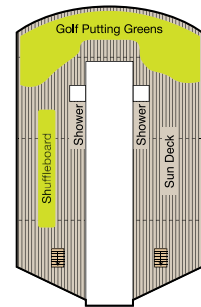

SYMBOL LEGEND

- ♣ Restrooms
- E Elevator
- 🚪 Launderette
- OV Obstructed Views
- Quad with Pullman
- ★ ★ Quad with Sofabed
- || Connecting Staterooms
- ♿ Wheelchair Accessible
- ▲ Triple with Pullman
- ★ Triple with Sofabed
- ◇ 3rd guest occupancy available upon request

STATEROOM COLOR LEGEND

- | | | | | | | | |
|----|----|-----|-----|-----|----|----|----|
| OS | VS | PH1 | PH2 | PH3 | A1 | A2 | A3 |
| B1 | B2 | C1 | C2 | D | E | F | G |

DECK 11

- Golf Putting Greens
- Shuffleboard
- Sun Deck