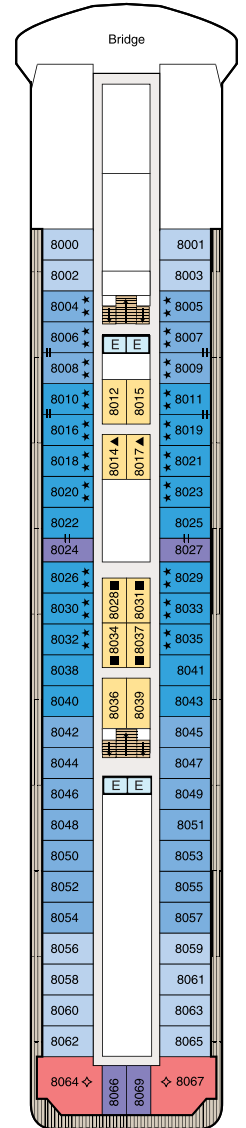

DECK 8

- Bridge
- Staterooms