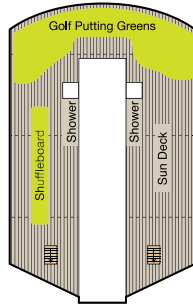

DECK PLANS | INSIGNIA

SYMBOL LEGEND

- ♣♣ Restrooms
- E Elevator
- 👕 Launderette
- OV Obstructed Views
- Quad with Pullman
- ★ ★ Quad with Sofabed
- || Connecting Staterooms
- ♿ Wheelchair Accessible
- ▲ Triple with Pullman
- ★ Triple with Sofabed
- 3rd guest occupancy available upon request

STATEROOM COLOR LEGEND

OS	VS	PH1	PH2	PH3	A1	A2	A3
B1	B2	C1	C2	D	E	F	G